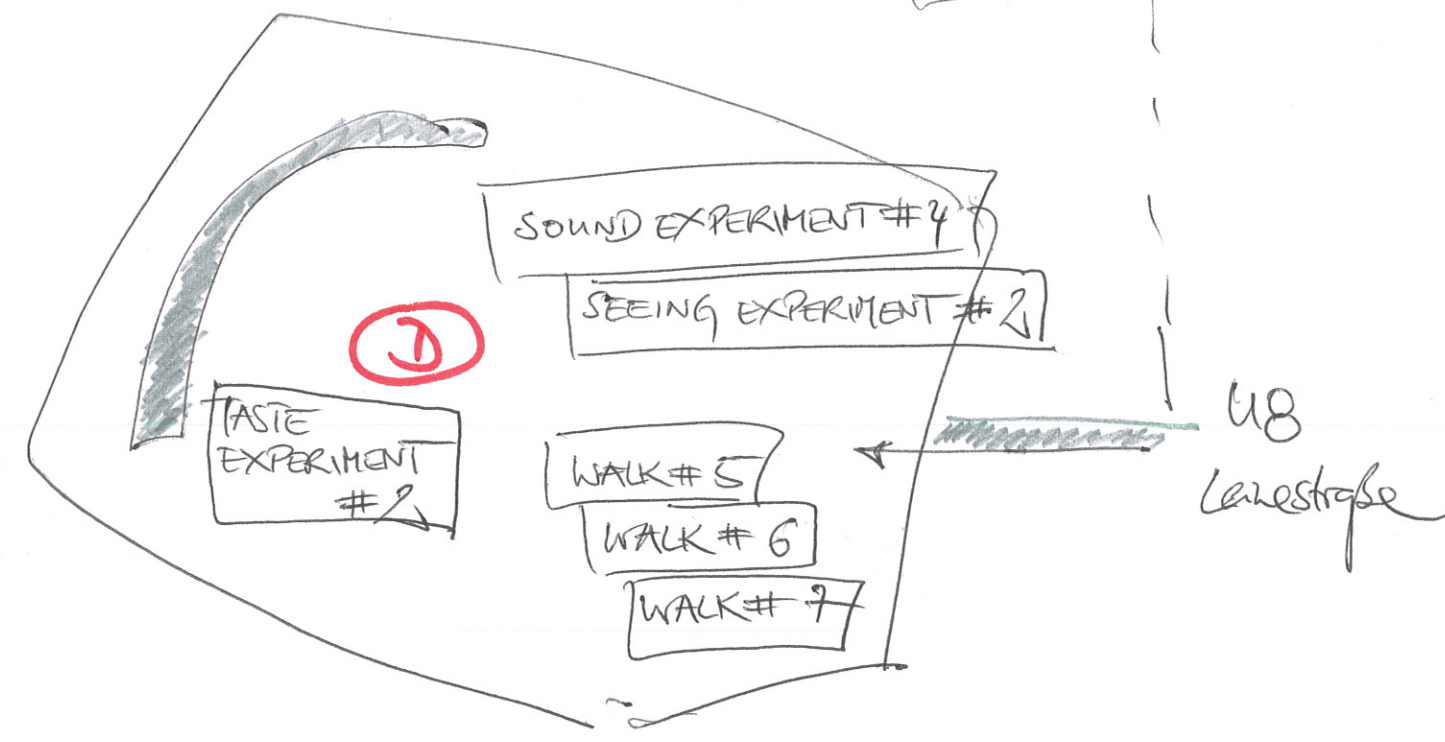

TIME & SPACE

① 10:30 INSTITUT FÜR RAUMEXPERIMENTE / STUDIO OLAFUR ELIASSON MEET HERE

② 12:15 - 13:30 PRINZESSINGARTEN / MORITZPLATZ U8

③ 14:00 - 16:30 KJOSK / ORANIENSTRASSE 1 U8

④ 17:30 - 19:30 TEMPELHOF